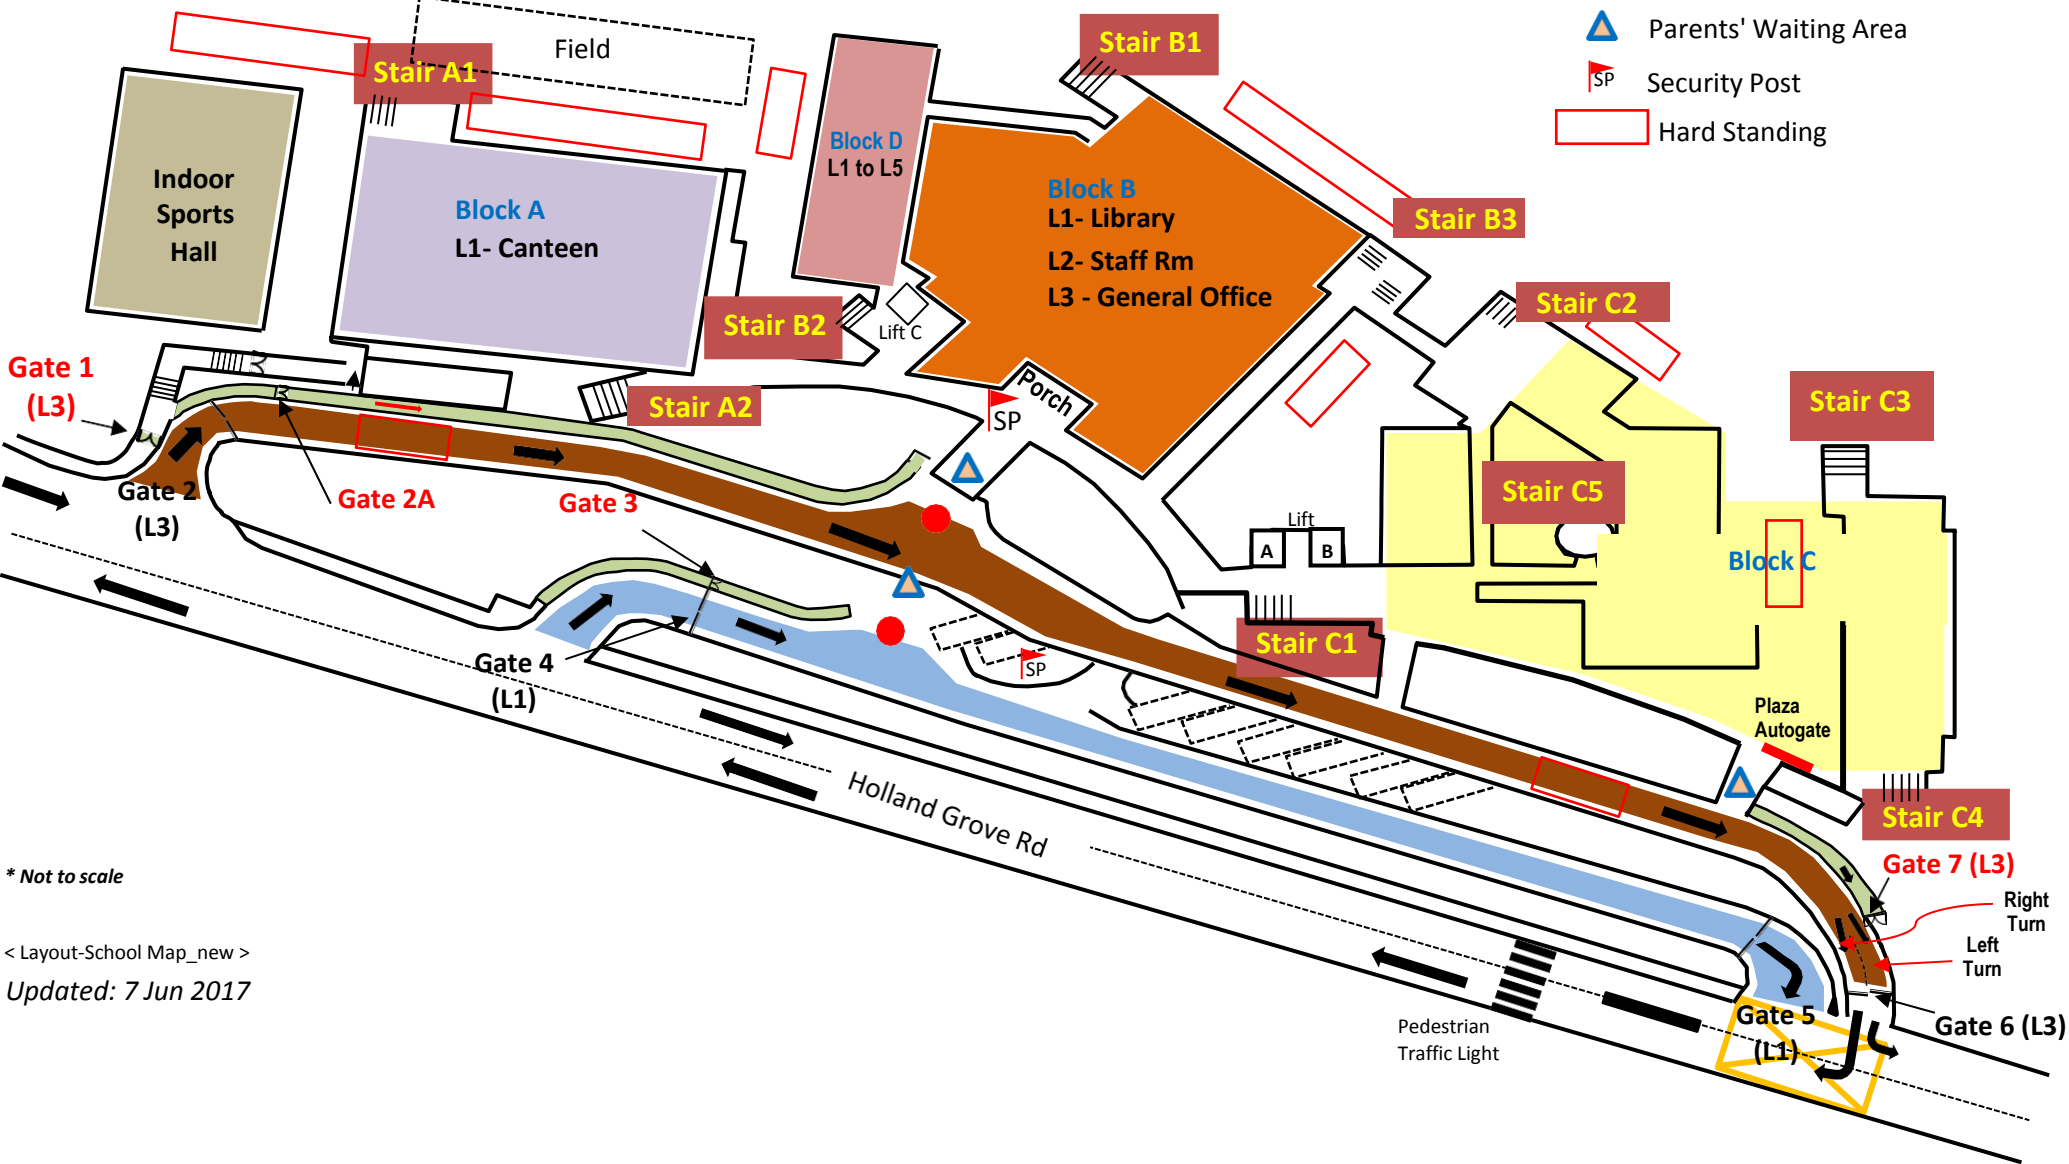

HPPS TRAFFIC FLOW IN SCHOOL DRIVEWAY

- Legend**
-  Pedestrian walkway
 -  Drop-off / Pickup point
 -  Parents' Waiting Area
 -  SP Security Post
 -  Hard Standing

* Not to scale

< Layout-School Map_new >

Updated: 7 Jun 2017

Pedestrian Traffic Light

Right Turn
Left Turn