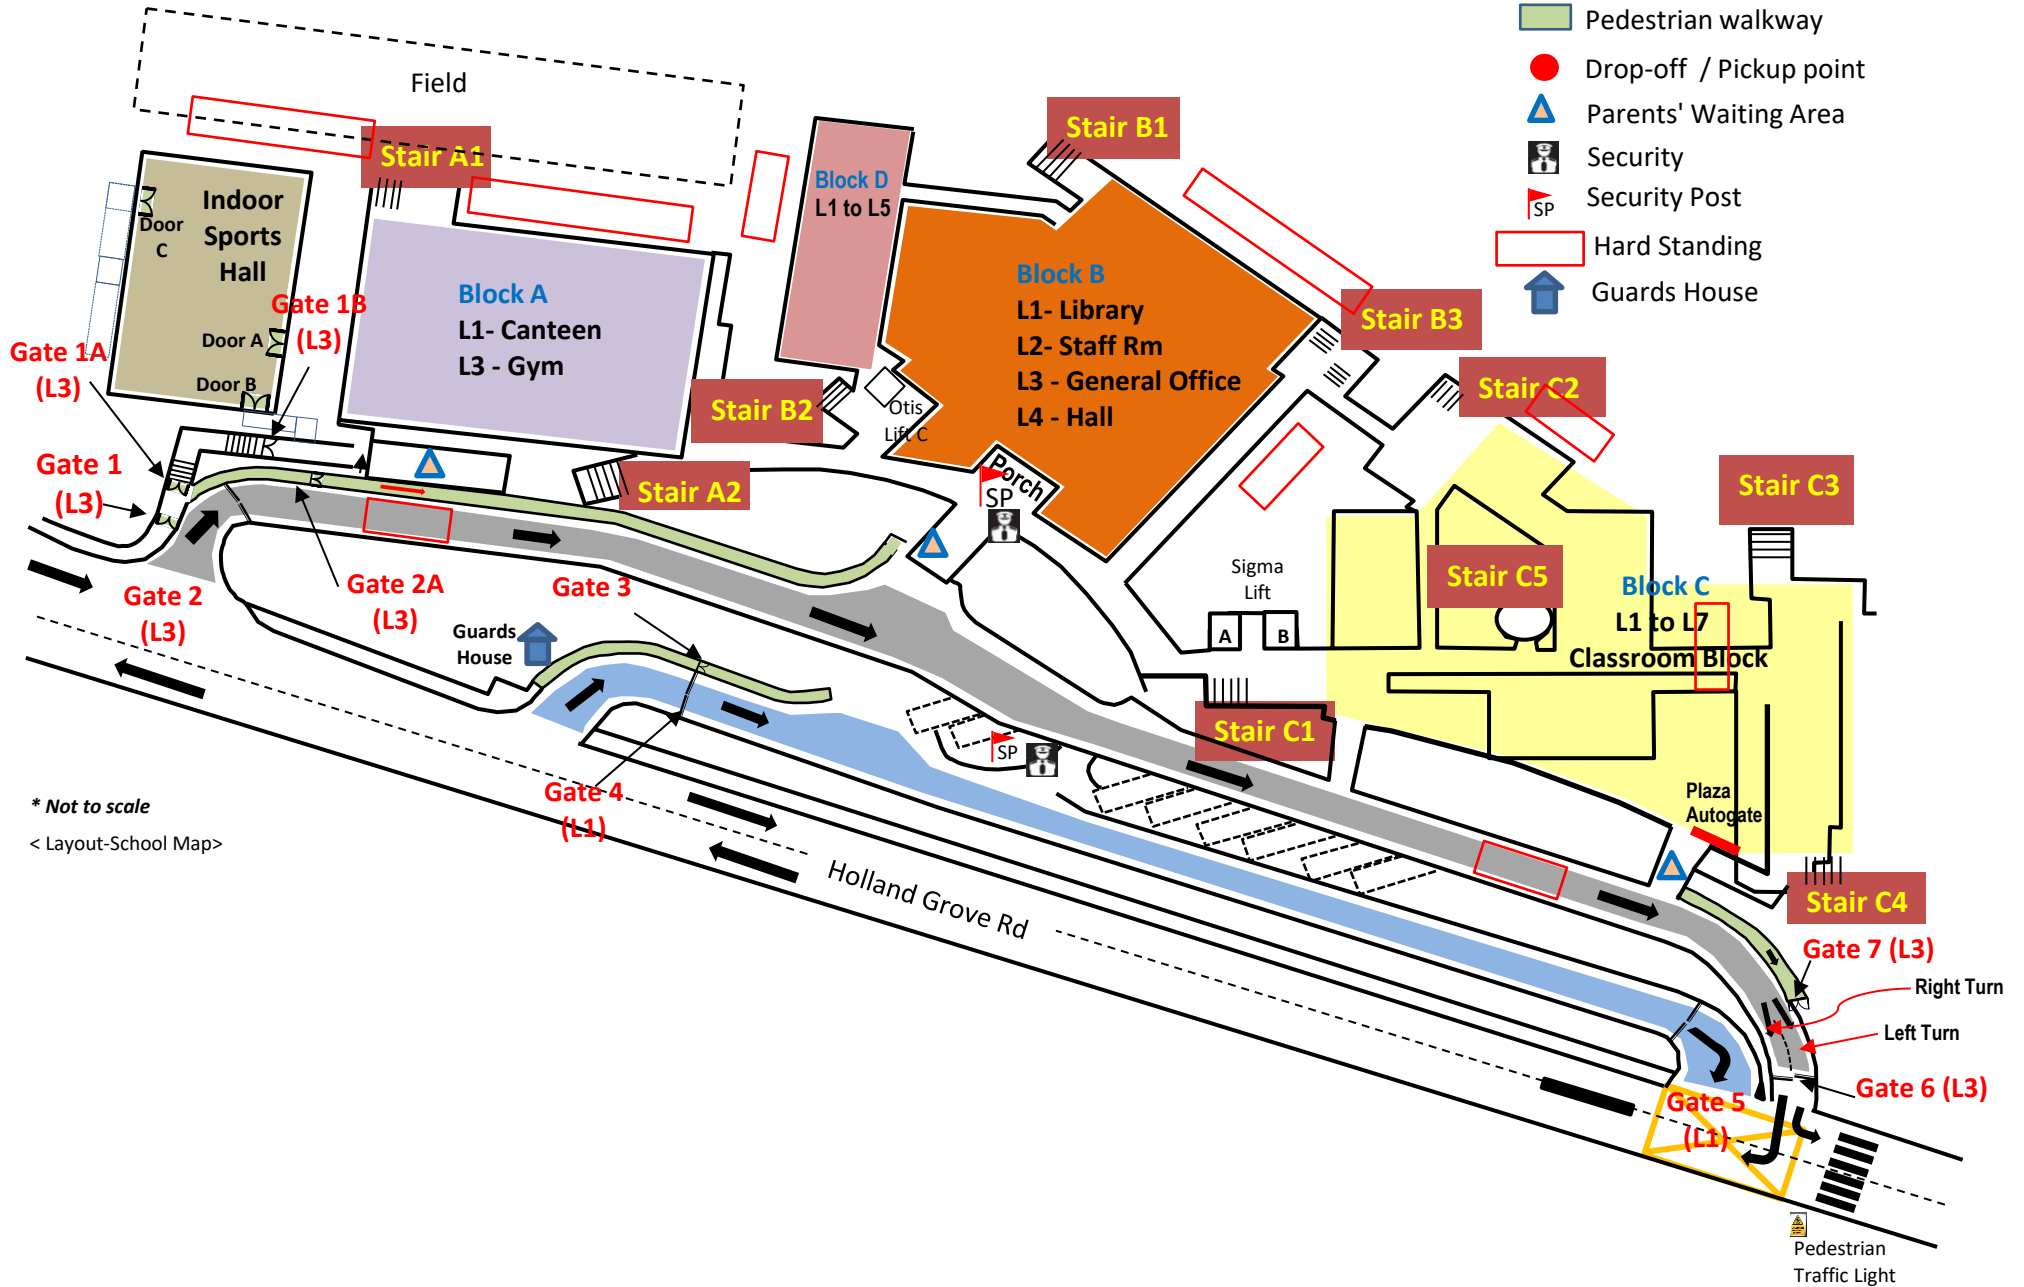

HPPS TRAFFIC FLOW IN SCHOOL DRIVEWAY

Legend

-  Pedestrian walkway
-  Drop-off / Pickup point
-  Parents' Waiting Area
-  Security
-  Security Post
-  Hard Standing
-  Guards House

* Not to scale
 < Layout-School Map >

Right Turn
 Left Turn
 Gate 5 (L1)
 Gate 6 (L3)
 Gate 7 (L3)
 Plaza Autogate
 Pedestrian Traffic Light