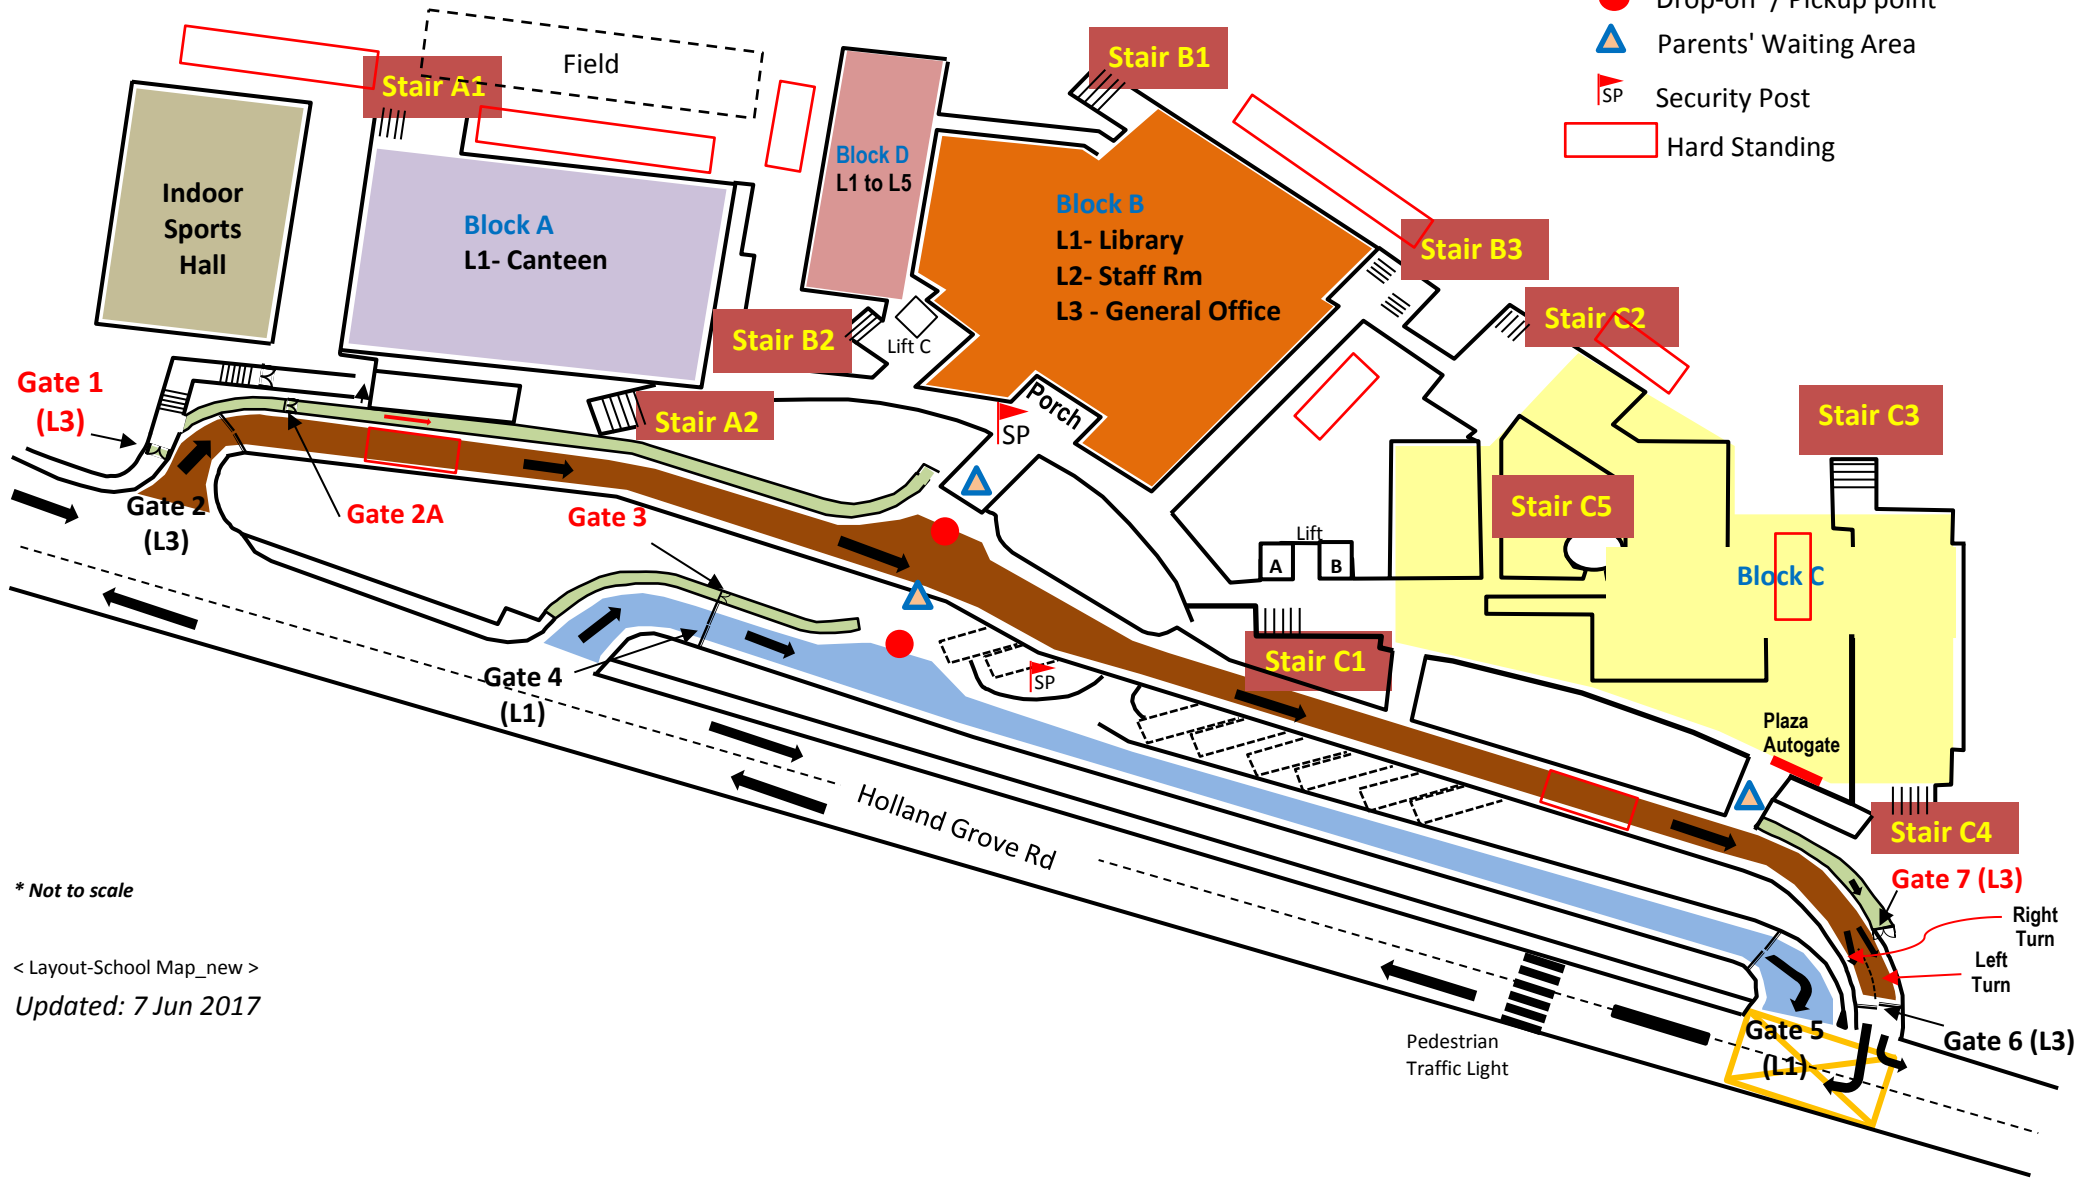

# HPPS TRAFFIC FLOW IN SCHOOL DRIVEWAY

- Legend**
- Pedestrian walkway
  - Drop-off / Pickup point
  - Parents' Waiting Area
  - SP Security Post
  - Hard Standing

\* Not to scale

< Layout-School Map\_new >  
 Updated: 7 Jun 2017

Pedestrian Traffic Light

Right Turn  
 Left Turn